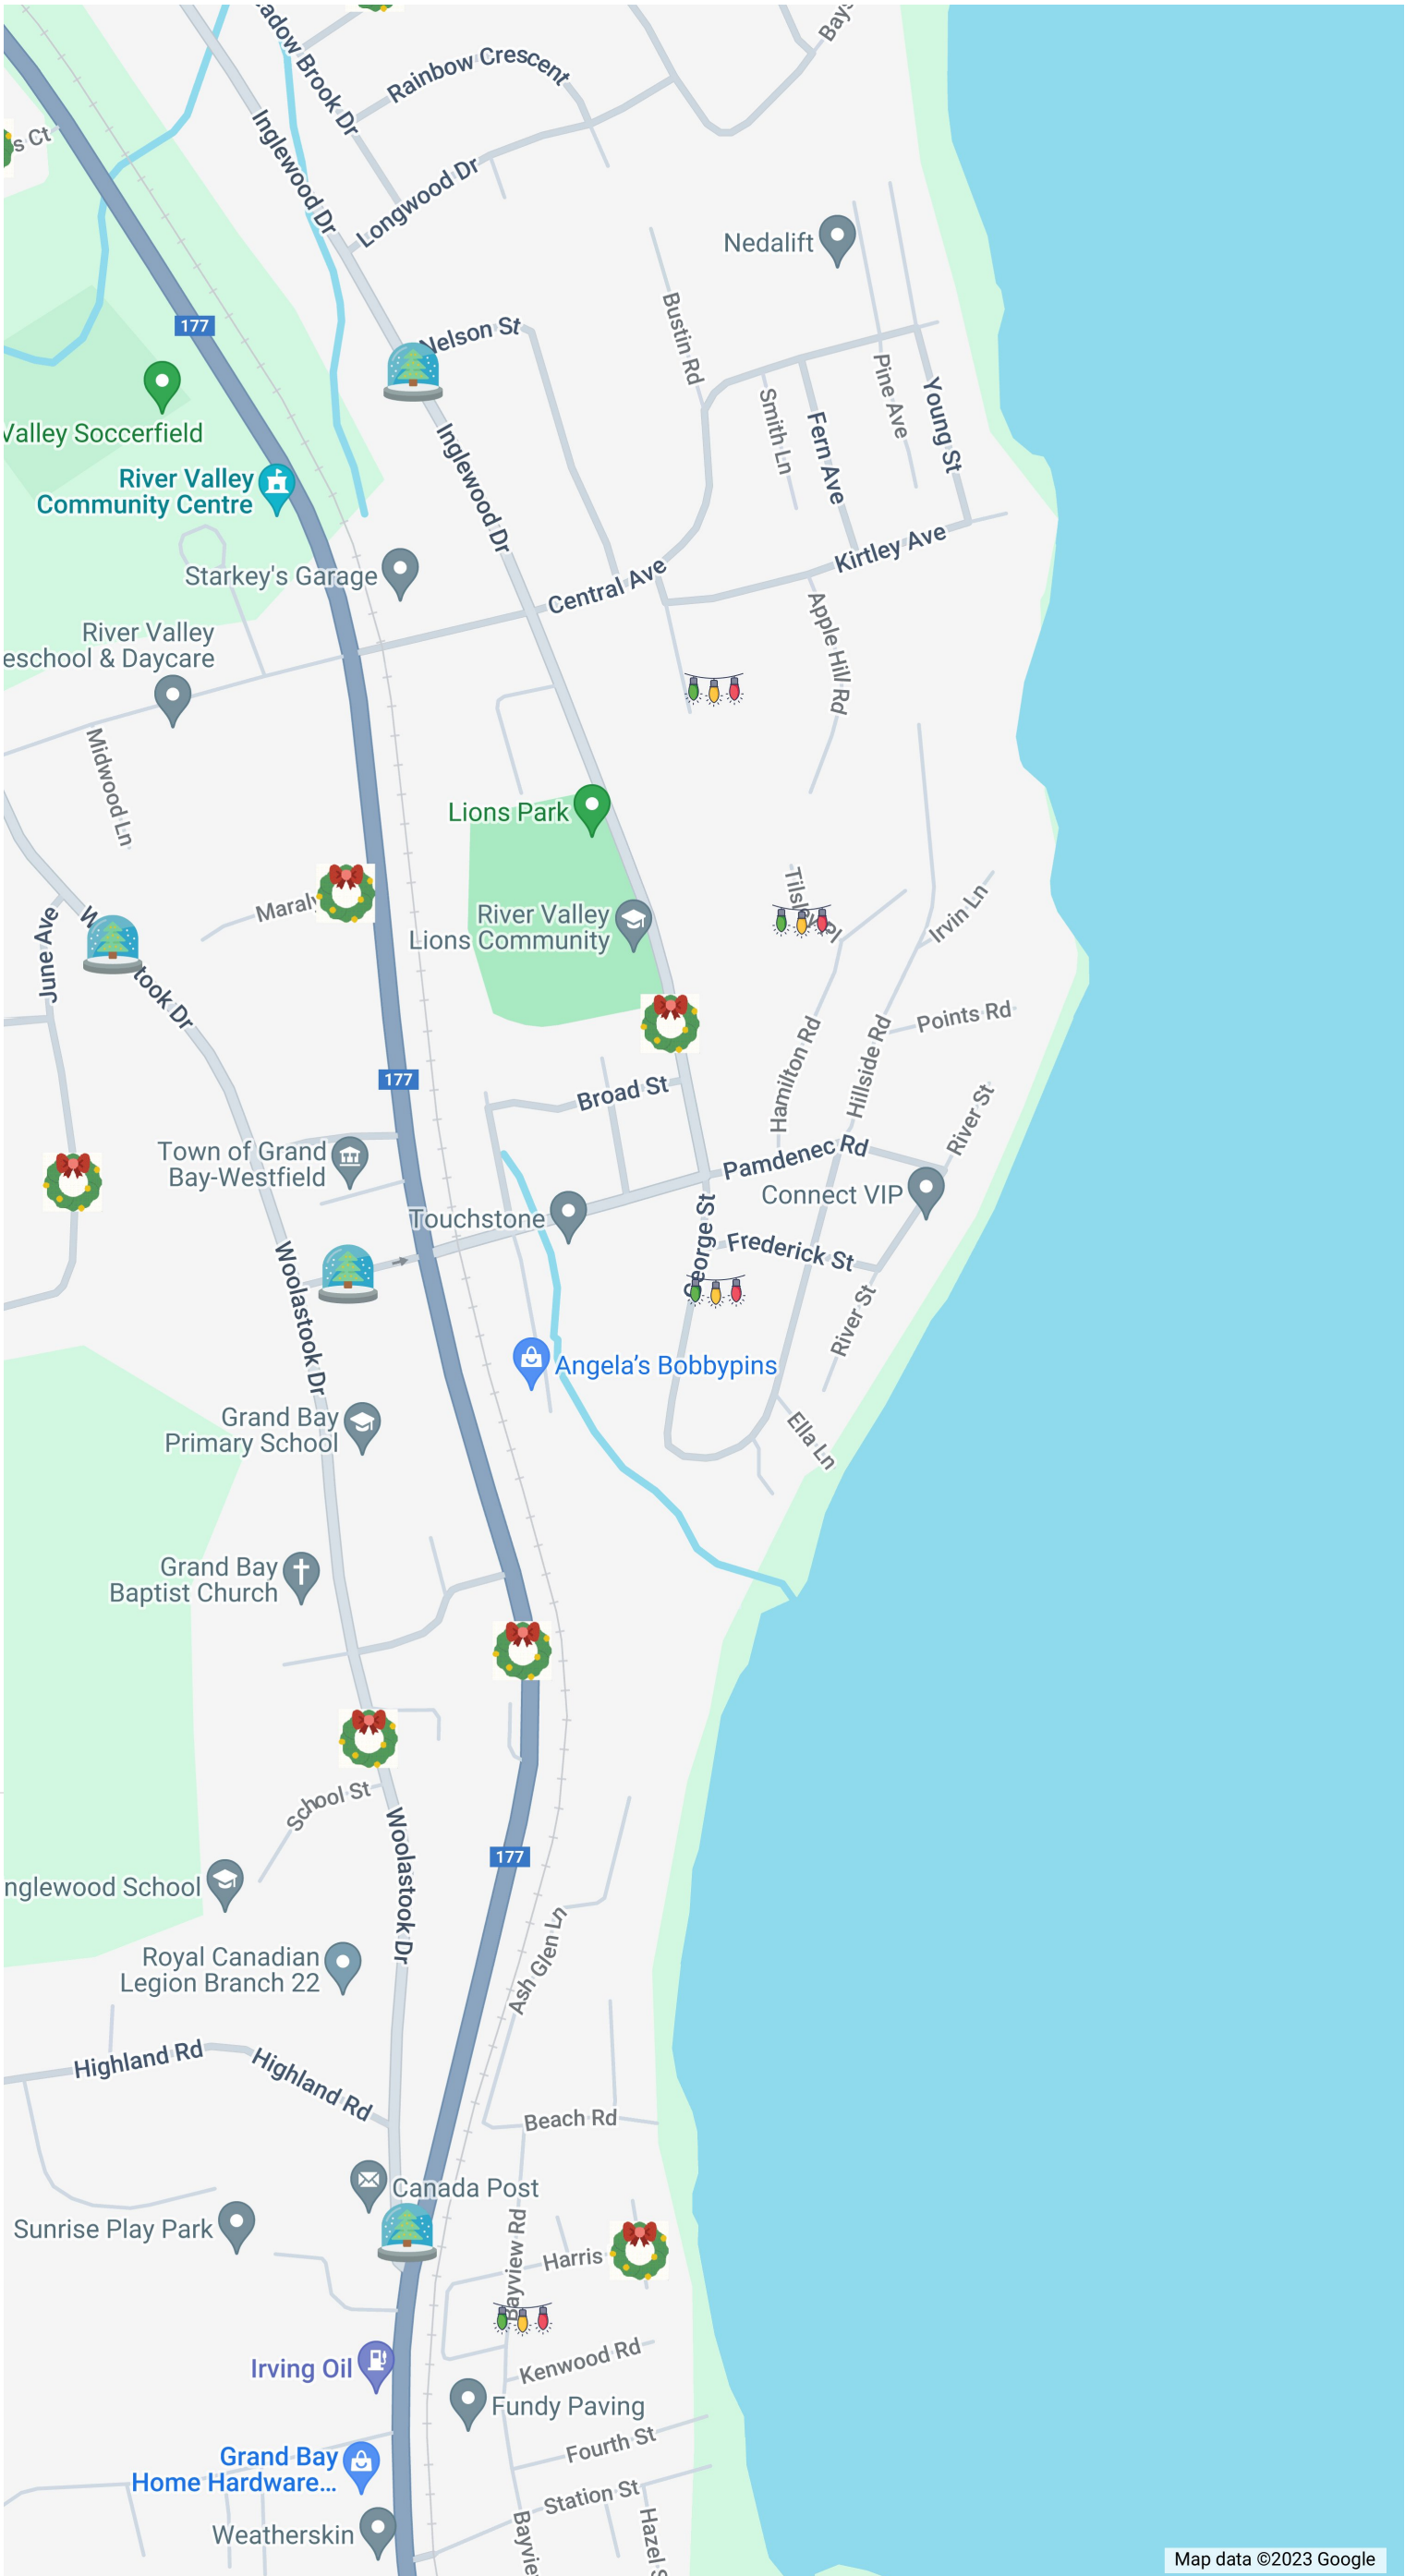

2023 Grand Bay-Westfield Holiday Lights

Must See Locations / Photo Opportunity

-  Beverley Hills Drive
-  Brandy Point Road
-  Brookdale Avenue
-  Edgemount Drive
-  Florence Drive
-  Highland Road
-  Inglewood Drive Central
-  Leila Street & Park Avenue & Philip Avenue
-  Morning Side Crescent
-  Pamdenec Road
-  Ridge Way
-  Shannon Road
-  Unity Park
-  Valley View Drive
-  Veterans Peace Park
-  Woolastook Drive Central
-  Woolastook Drive North

Holiday Lights - Multiple Homes 1 Street

-  Belleaire Terrace
-  Birchwood Court
-  Boyd Drive
-  Brandy Point Road
-  Brundage Point River Centre
-  Country Club Drive
-  Crystal Court
-  Edgemount Drive

The 2023 Holiday Lights Map for the Town of Grand Bay-Westfield.

Emma Avenue

Evergreen Drive

First Street

Inglewood Drive North

Inglewood Drive South

June Avenue

Kendra Court

Majestic Drive

Maplecrest Drive

Maralyn Court

Olive Road

River Valley Drive #1

River Valley Drive #2

Riverside Park

Rosemere Drive